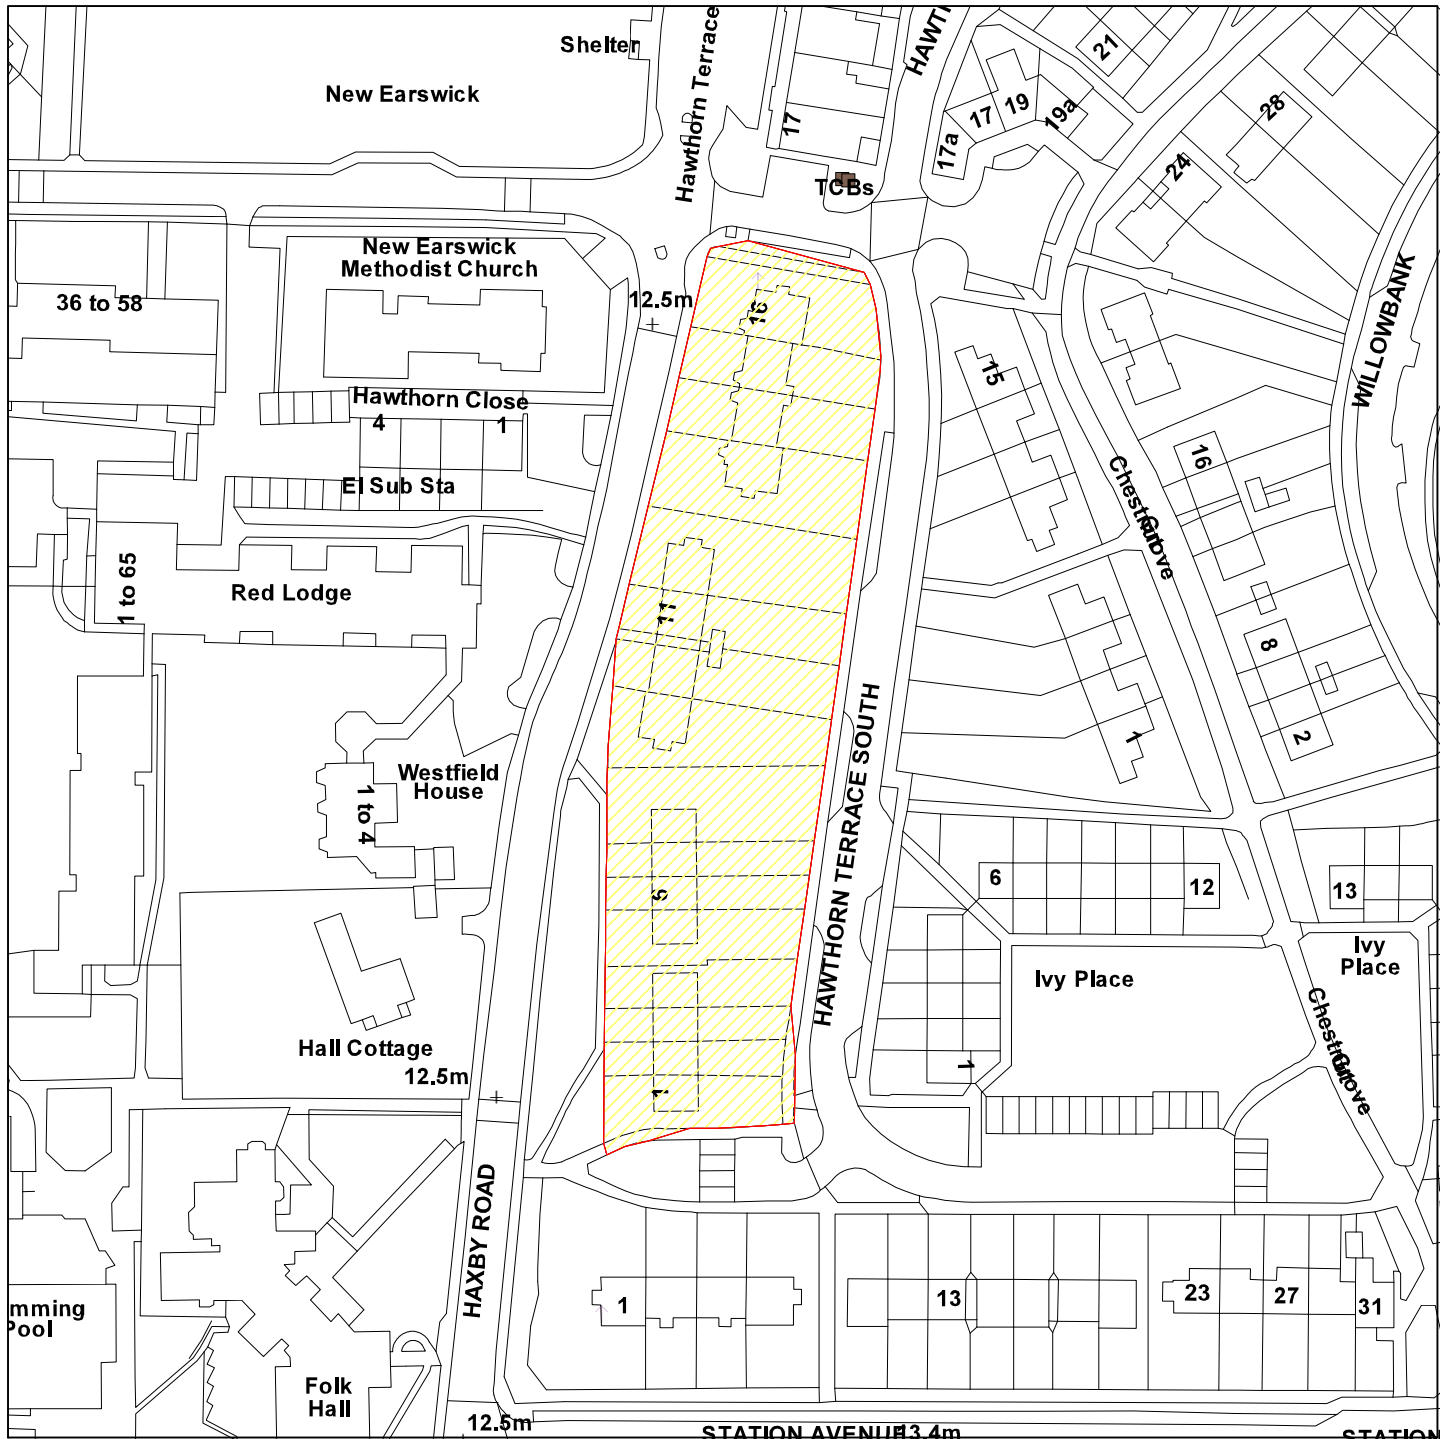

# Hawthorn Terrace South

10/00424/LBC

GIS by ESRI (UK)

Scale : 1:1250

Reproduced from the Ordnance Survey map with the permission of the Controller of Her Majesty's Stationery Office © Crown Copyright 2000.

Unauthorised reproduction infringes Crown Copyright and may lead to prosecution or civil proceedings.

<b>Organisation</b>	City of York Council
<b>Department</b>	Planning and Sustainable Development
<b>Comments</b>	
<b>Date</b>	28 February 2011
<b>SLA Number</b>	Not Set